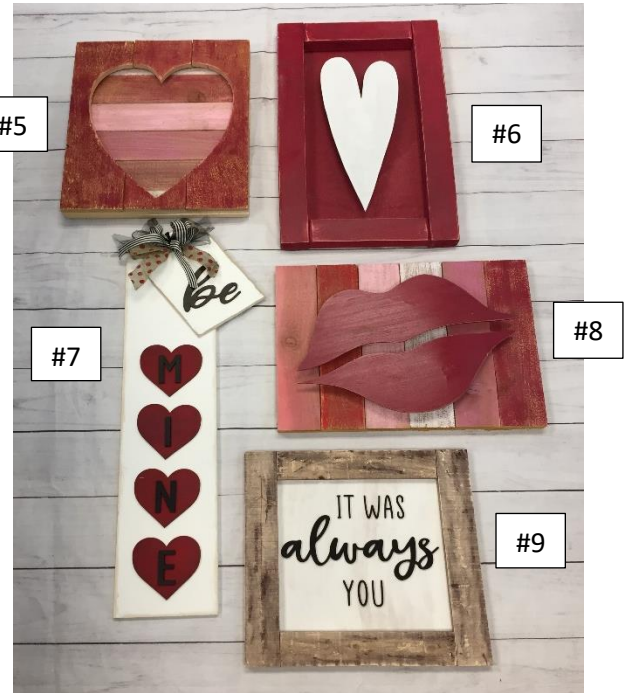

ALL YOU NEED IS LOVE AND CRAFTS!!

VALENTINE CRAFT PICK UP

PICK UP: TOOELE CITY HALL
(90 N. MAIN STREET)

DATE: JANUARY 29, 2021

PICK UP: BETWEEN 2:00-6:00 PM

REGISTER AT TOOELECITY.ORG

REGISTRATION ENDS JANUARY 22ND AT 10:00 AM

- #1 **Arrow Love**---Letters are wood. Project is 13"x 24"-----\$22.00
- #2 **Large Love Sign**---Letters are wood. Project is 24"x 30"-----\$30.00
- #3 **Love Heart**---Letters are wood. Heart is 18"-----\$16.00
- #4 **Rope Heart**---Project is painted by hand. Measures 24"x 24"----\$16.00
- #5 **Pallet Heart**---Project is 20"x 15"-----\$22.00
- #6 **Framed Heart**---Frame is 14"x 25". Heart is wood.-----\$20.00
- #7 **Be Mine**---Letters and hearts are wood. Project is 35"x 8"-----\$18.00
- #8 **Lips**---Frame is 20"x 16". Lips are wood.-----\$24.00
- #9 **Always**---Letters are wood. Frame is 17" x 17 "-----\$16.00
- #10 **Yarn Garland**---Hearts and pom pom's are yarn. Garland is 3' long-----\$5.00
- #11 **Candlestick Heart**---Project is wood. Heart is covered with paper-----\$8.00
- #12 **Mini Love Blocks**---Project is wood. Letters are handwritten. 7"----\$5.00
- #13 **Framed Gnome**---Frame is 7"x 7". Gnome is wood.-----\$6.00
- #14 **Pom Pom Wreath**---Frame is 12"x 12". Pom pom's are various sizes----\$16.00
- #15 **Fancy Framed Hearts**---Frame is 12'x 18". Hearts are fabric.-----\$7.00
- #16 **Candlestick Pots**---Set of two. Pots are Chalkboard. 12" & 14"----\$20.00
- #17 **Gone Fishing**---Letters and fish are wood. Circle is 11"----- \$18.00
- #18 **You're Here**---Letters are wood. Circle is 18". Rope is included.----- \$22.00
- #19 **Luck**---Project is 13"x 14". Letters are wood.-----\$24.00
- #20 **Shamrock**---Project is 16". Letters are wood.----- \$16.00

All sizes are approximate.