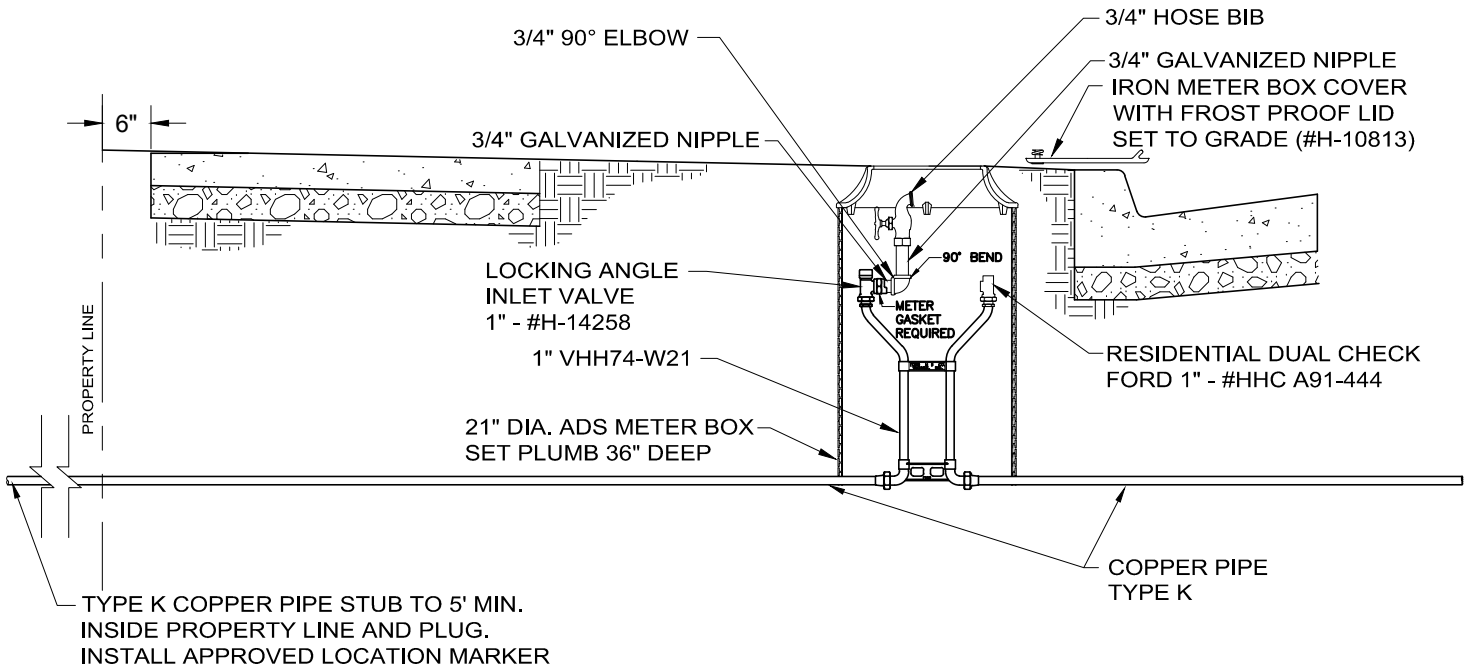

NOTE: USE 1" SERVICE AND METER SET FOR ALL NEW CONNECTIONS.
FORD 70 SERIES VBHC74-21W-11-44-NL (OR APPROVED EQUAL)

RESIDENTIAL WATER METER

NOTE: USE 1" SERVICE AND METER SET FOR ALL NEW CONNECTIONS.

TEMPORARY WATER METER