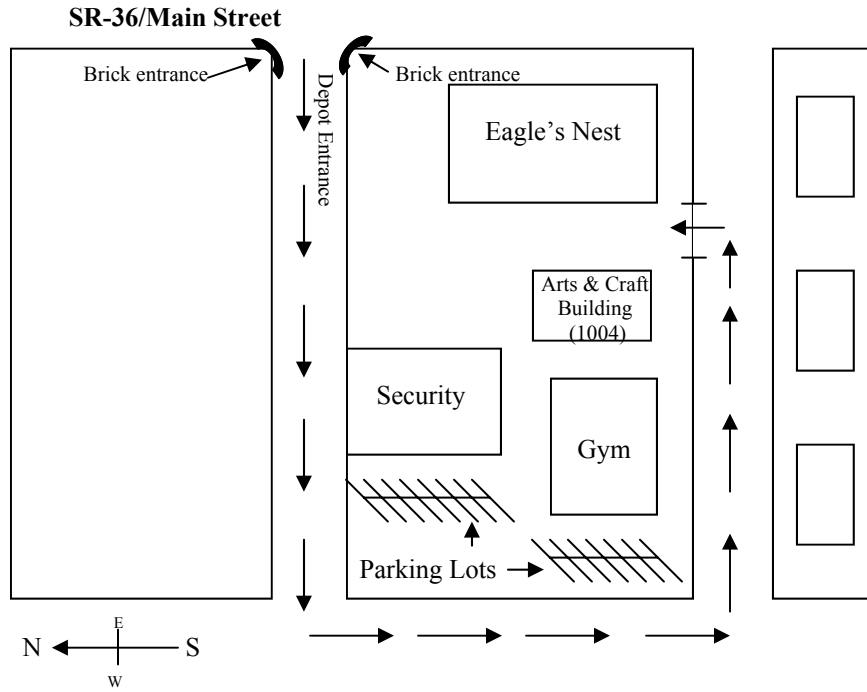

Directions to Arts and Craft Center at Tooele Army Depot—(435) 833-2940

The Tooele Army Depot is located a few miles south of Tooele.
Take SR 36/Main Street to the Depot Entrance.

Directions to Arts and Craft Center at Tooele Army Depot—(435) 833-2940

The Tooele Army Depot is located a few miles south of Tooele.
Take SR 36/Main Street to the Depot Entrance.