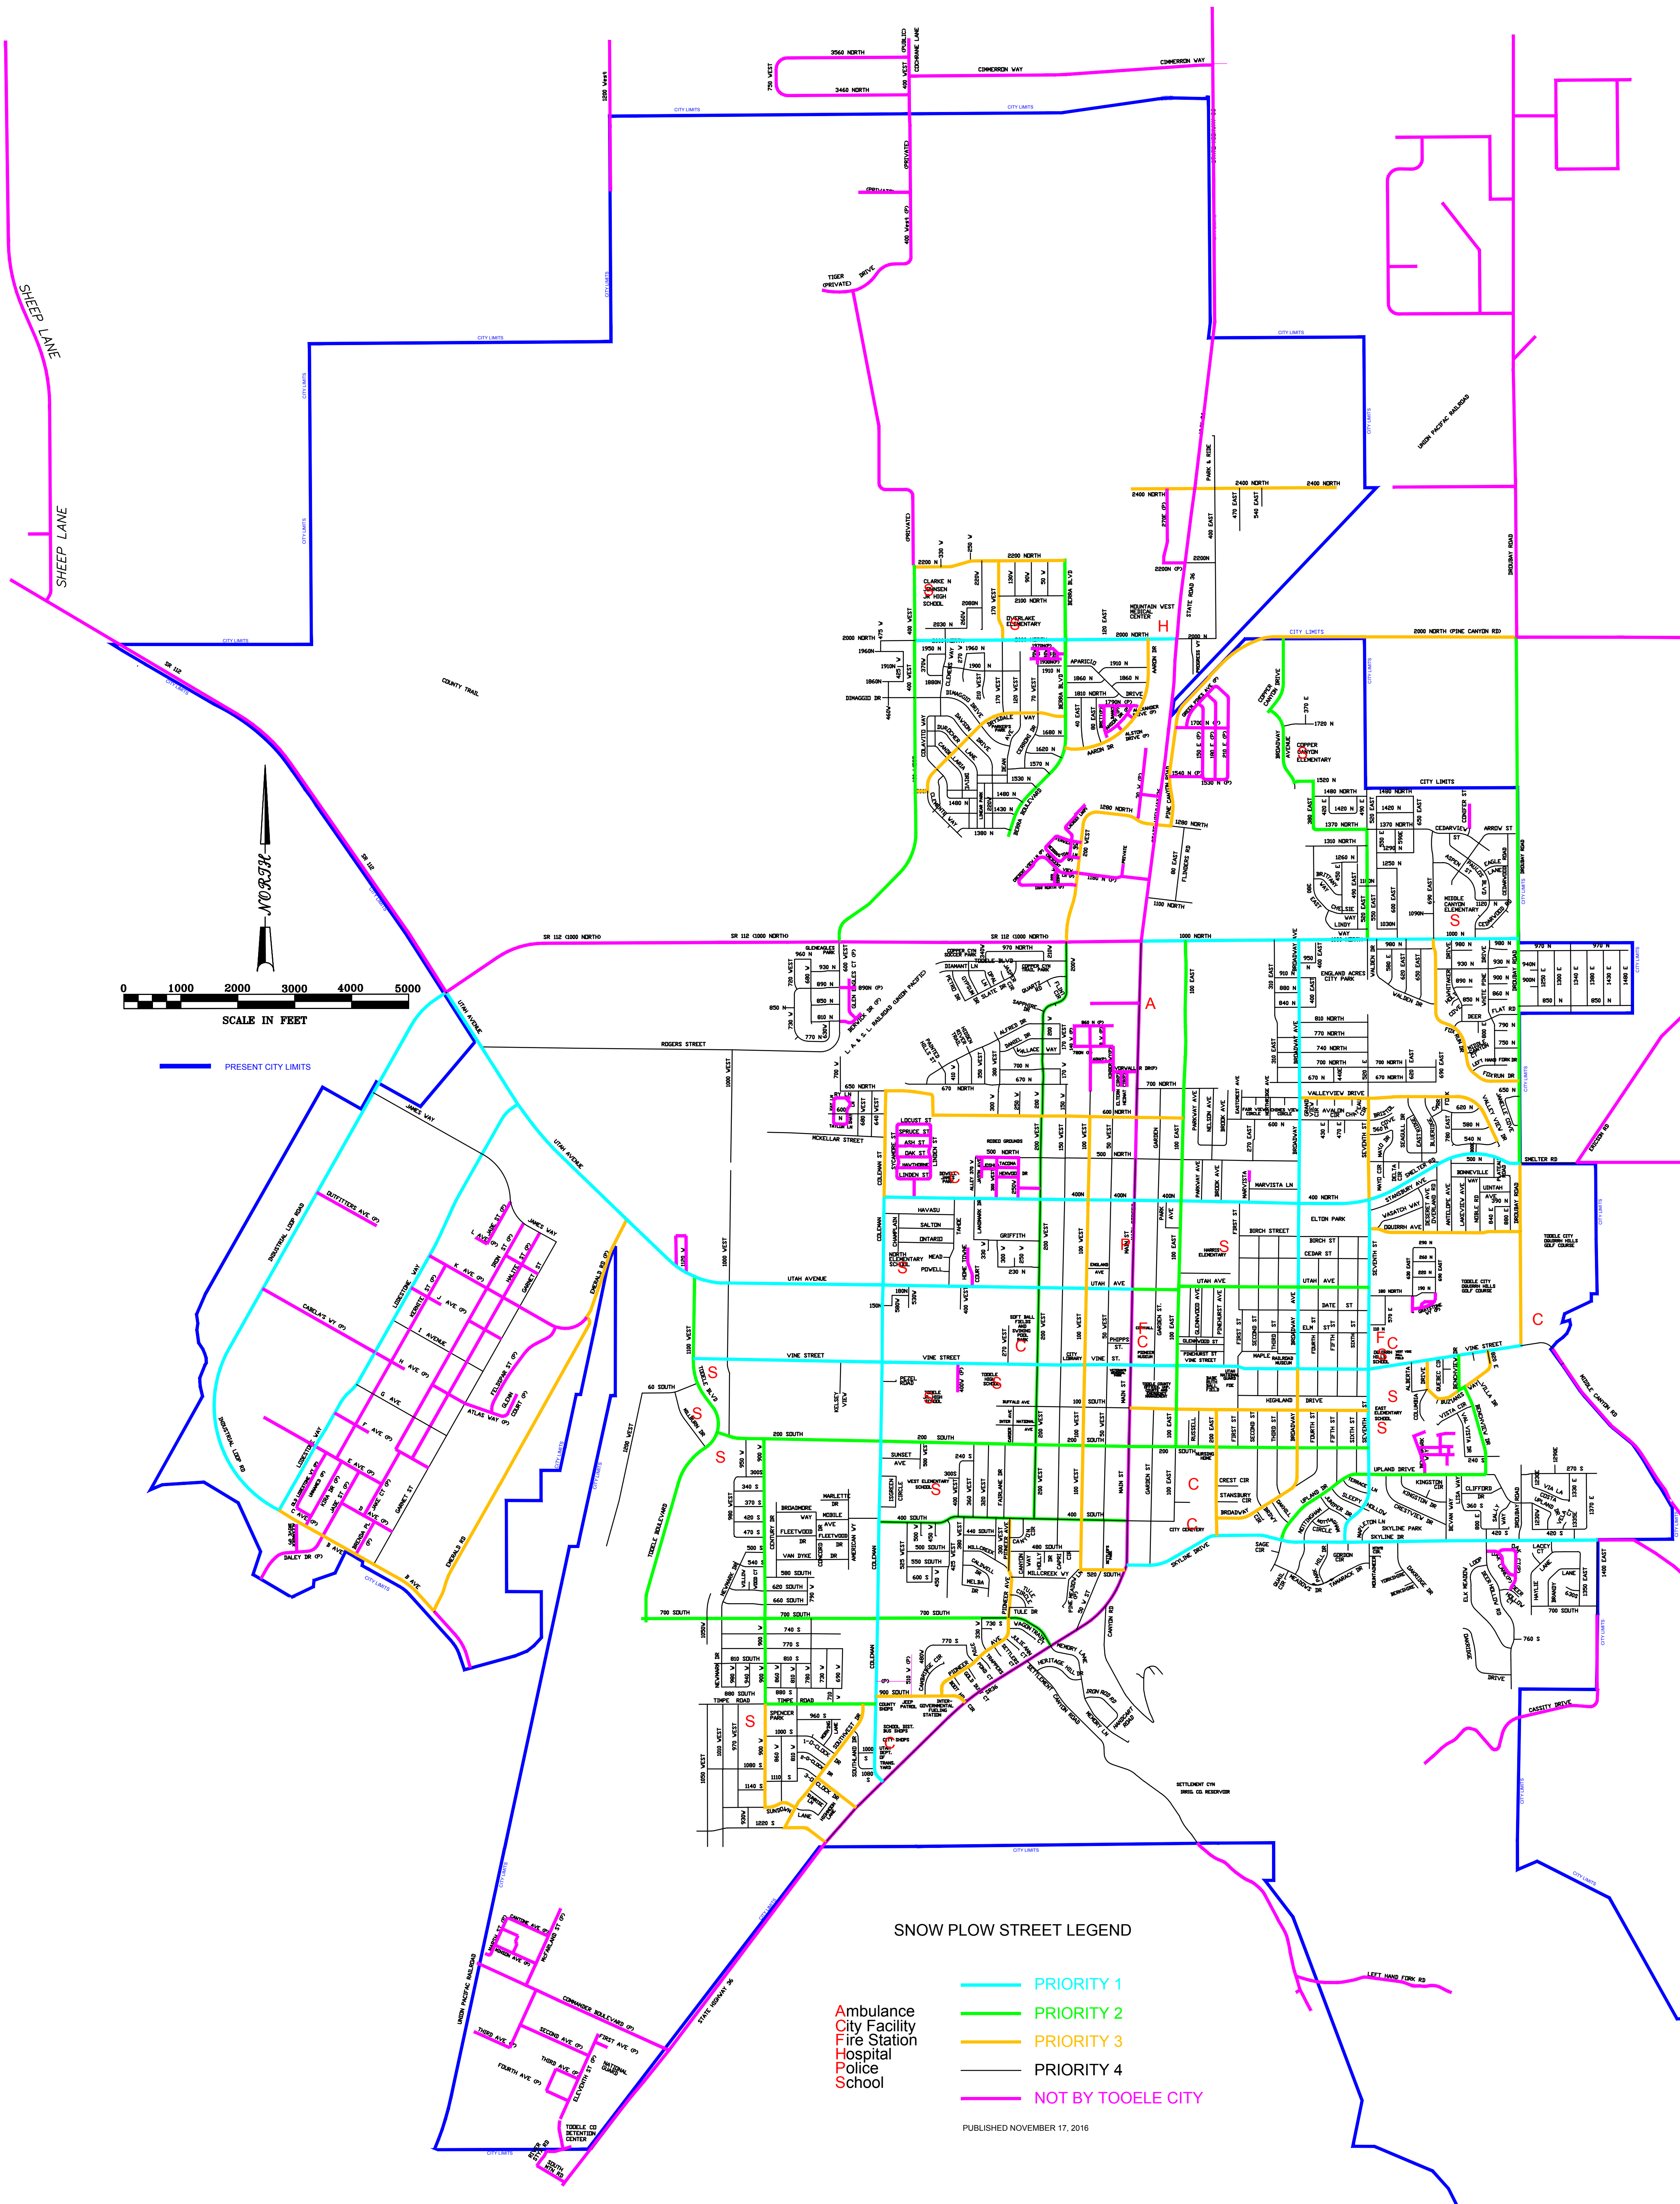

TOOELE CITY STREETS SNOWPLOW PRIORITY

SNOW PLOW STREET LEGEND

- PRIORITY 1
 - PRIORITY 2
 - PRIORITY 3
 - PRIORITY 4
 - NOT BY TOOELE CITY
- + Ambulance
 - + City Facility
 - + Fire Station
 - + Hospital
 - + Police
 - + School